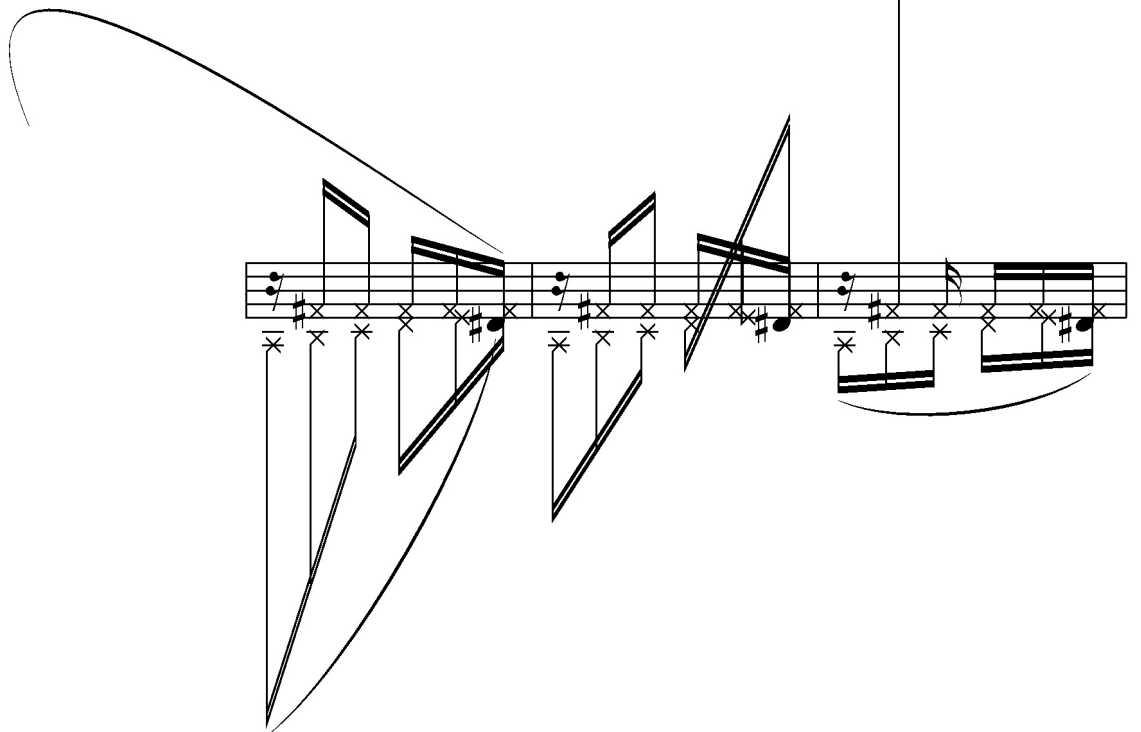

# White Knuckle Stroll

**Casey Cangelosi**

[www.CaseyCangelosi.com](http://www.CaseyCangelosi.com)

# White Knuckle Stroll

Casey Cangelosi

*Presto Aggressive*

The musical score for "White Knuckle Stroll" is written for guitar in 6/16 time. It begins with a treble clef and a forte (*f*) dynamic marking. The piece is characterized by a "Presto Aggressive" tempo. The notation includes a variety of rhythmic patterns, including sixteenth-note runs and slurs. A key signature change to one flat occurs at measure 27. The score is divided into systems, with measure numbers 4, 10, 16, 21, 27, 30, and 35 clearly marked. The piece concludes with a final cadence in the treble clef.