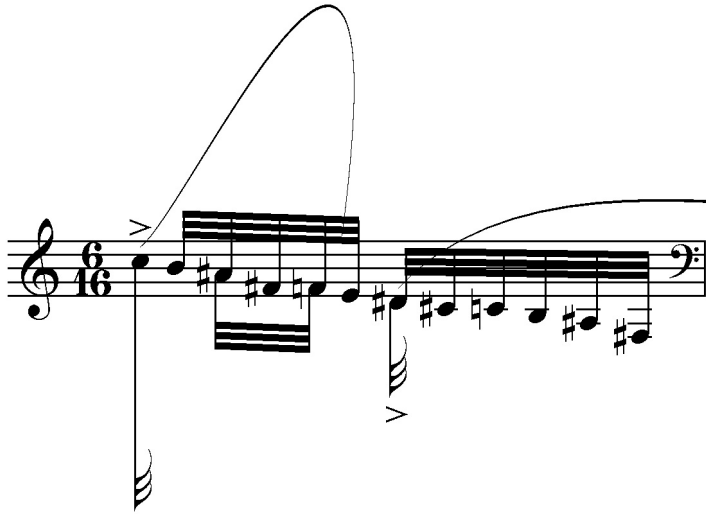

# White Knuckle Stroll

**Casey Cangelosi**

[www.CaseyCangelosi.com](http://www.CaseyCangelosi.com)

# White Knuckle Stroll

Casey Cangelosi

*Presto Aggressive*

The musical score for "White Knuckle Stroll" is written for guitar in 6/16 time. It begins with a treble clef and a forte (*f*) dynamic marking. The piece is characterized by a "Presto Aggressive" tempo. The notation includes a variety of rhythmic patterns, including sixteenth-note runs and slurs. A key signature change to one flat occurs at measure 27. The score is divided into systems, with measure numbers 4, 10, 16, 21, 27, 30, and 35 clearly marked. The piece concludes with a final cadence in the treble clef.